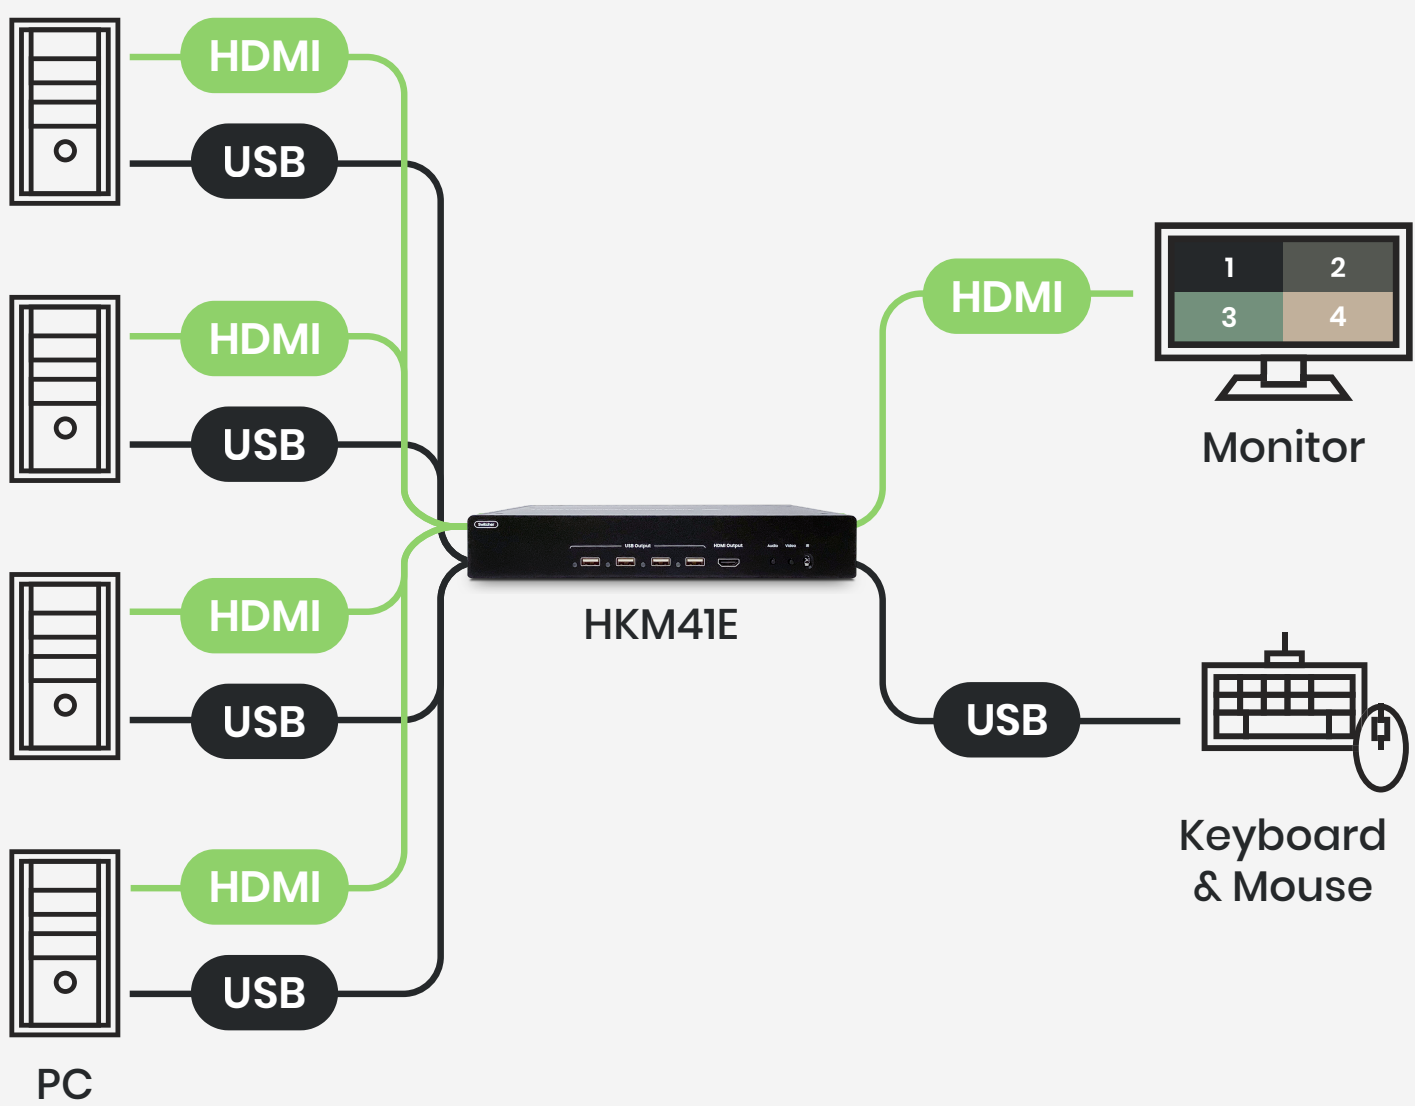

# The HDMI KVM Switch

## That Saves Your Budget with Easy Management

- Control four HDMI devices with just one mouse, keyboard, and monitor
- Stream video from 4 HDMI sources to 1 display at the same time and control them with the mouse roaming function
- Operate easily with intuitive control methods

### HDMI Switch 4x1 with Multiview & Seamless Function

SC&T's HKM41E is a 4-in-1-out HDMI switch that supports 1080p@60Hz 4:4:4. More than an HDMI switch, HKM41E provides the multiview function for monitoring four audio and video inputs in real time. In addition, with the mouse roaming function, you can directly control the four videos in the multiview mode.

## Mouse-Roaming

Constantly switching displays and remotely operating devices can be an annoyance. The HKM41E has a mouse roaming function that allows you to move your mouse between split screens and perform operations.