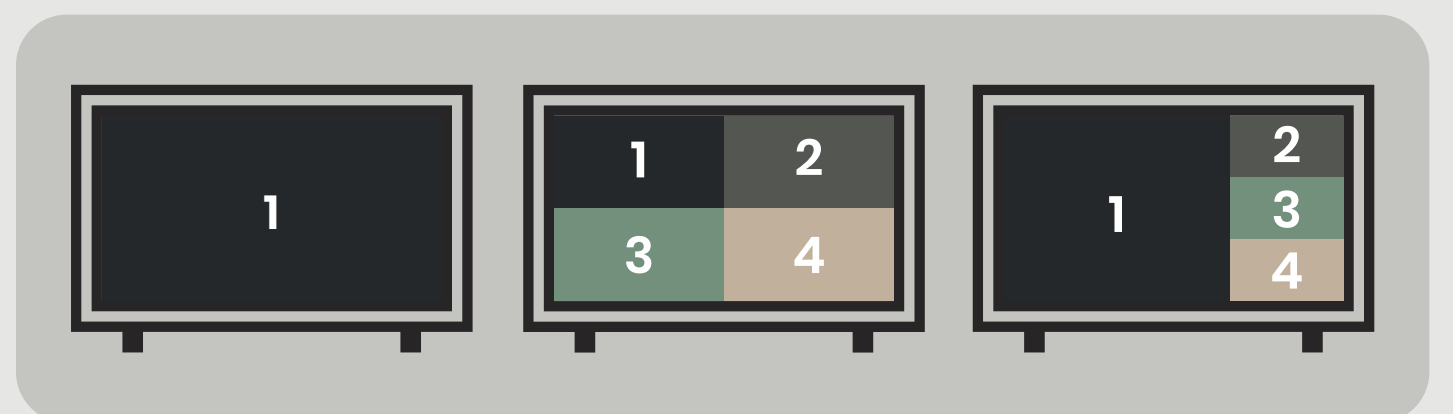

HKM41E HDMI Switch Features

Multiviewer Mode

HKM41E supports 5 screen-splitting modes, so you can decide which mode to use depending on your needs. Easy to set up, without the hassle of operation.