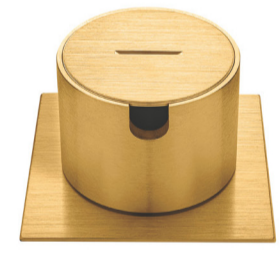

06 Brushed Brass

Finish	Ref.
Brushed Stainless Steel	AR7190001
Brushed Brass	AR7190006

⚠ INTERIOR USE ONLY, in wet floor cleaning applications when plug remains fitted into ARPI socket.
*Not available for Arpi Round