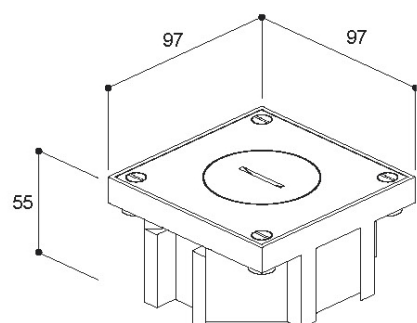

General description

The ARPI outlet IP64 which exists more than 30 years does no longer need to prove its robustness (IK10 Certificated) and its watertightness (IP64 Certificated) for your installation in concrete screed. Available finishes: Stainless steel or brass

Technical specifications

Indoor use
Different modules available
Compatible with Legrand Mosaic
Concrete screed (only indoor installation), polished concrete, tiles or parquet glued

Approval

CE	Conform
RoHS	RoHS compatible
IP	64
IK	10

IP66 Installation box included.

Outdoor or indoor installation

IP66 / IK10

All types of floor (concrete screed or hollowed-out)

Flush or raised installation

Join plastic box (system tenon mortise)

Brushed Stainless Steel	Brushed Brass	Polished Stainless Steel	Polished Brass	Stainless Steel Beach
AR7161301	AR7161306	AR7361322	AR7361323	AR7161311
AR7161401	AR7161406	AR7361422	AR7361423	AR7161411

AR7162601	AR7162606	AR7362622	AR7362623	AR7162611

AR7161901	AR7161906	AR7361922	AR7361923	AR7161911
AR7162901	AR7162906	AR7362922	AR7362923	AR7162911
AR7165901	AR7165906	AR7365922	AR7365923	AR7165911
AR7164001	AR7164006	AR7164022	AR7164023	AR7164011

AR7164201	AR7164206	AR7364222	AR7364223	AR7164211
AR7164301	AR7164306	AR7364322	AR7364323	AR7164311