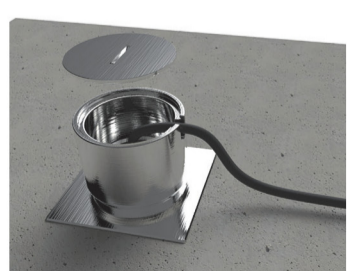

Floor outlets are sold separately