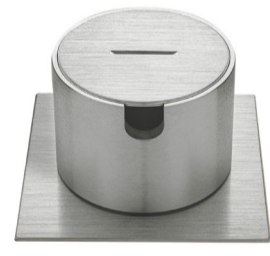

Installation set IP66
AR71000

Installation set IP66 Round
AR72000

Installation set (empty box IP66, screws and installation plate). For installation manual please check www.lithoss.com

Arpi Aqua Seal

01 Brushed Stainless Steel