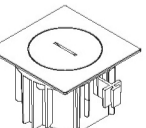

Brushed Stainless Steel	Brushed Brass	Polished Stainless Steel	Polished Brass	Stainless Steel Beach	Black	Gunpowder Black	Bronze
AR7150001	AR7150006	AR7350022	AR7350023	AR7150011	AR7150018	AR7150003	AR7150017

IP66 Legrand Mosaic Module not included. Installation box included.