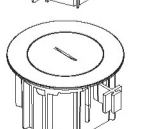

Brushed Stainless Steel	Brushed Brass	Polished Stainless Steel	Polished Brass	Stainless Steel Beach	Black	Gunpowder Black	Bronze
AR7250001	AR7250006	AR7250022	AR7250023	AR7250011	AR7250018	AR7250003	AR7250017