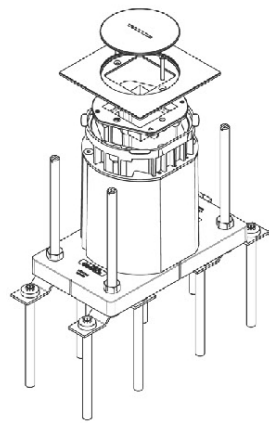

AR7161918	AR7161903	AR7161917
AR7162918	AR7162903	AR7162917
AR7165918	AR7165903	AR7165917
AR7164018	AR7164003	AR7164017

AR7164218	AR7164203	AR7164217
AR7164318	AR7164303	AR7164317

ARPI Round
adjust the first two numbers in the code
->AR72

Level support

General description

This new tool helps you install your ARPI IP66 at the right height and level with the ground. Available as of September 2022.

Technical specifications

Indoor use
Adjustable on two levels
Height between 140mm and 280mm
Compatible with ARPI IP66