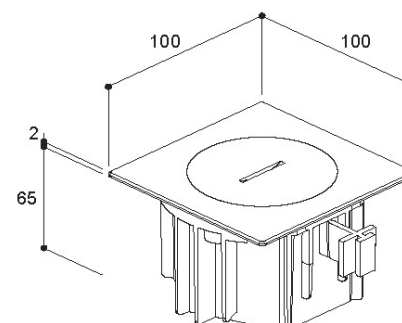

General description

The ARPI outlet IP66 (stainless steel or brass) supplies underfloor currents or data thanks to its robustness (IK10 Certified) and its watertightness (IP66 Certified). The ARPI floor outlets can easily be placed outside (only stainless steel) or indoor on all types of floor (concrete screed or hollowed-out). You can choose between flush or raised installation.

Technical specifications

Stainless Steel: indoor and outdoor use. Brass, Black, Bronze and Gunpowder black: indoor use only
Compatible with several Legrand Mosaic modules.
Concrete screed or hollowed-out (outdoor and indoor), polished concrete, tiles or parquet glued.

Approval

CE	Conform
RoHS	RoHS compatible
IP	66
IK	10