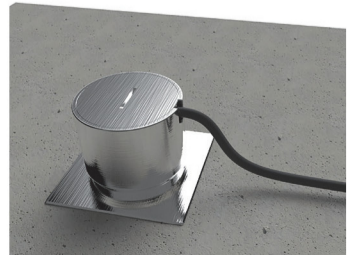

Floor outlets are sold separately