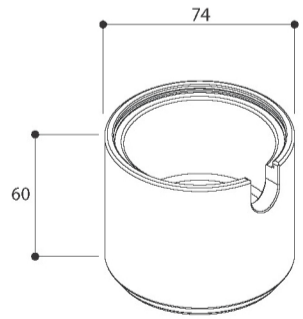

06 Brushed Brass

Finish	Ref.
Brushed Stainless Steel	AR7190001
Brushed Brass	AR7190006

⚠ INTERIOR USE ONLY, in wet floor cleaning applications when plug remains fitted into ARPI socket.
*Not available for Arpi Round