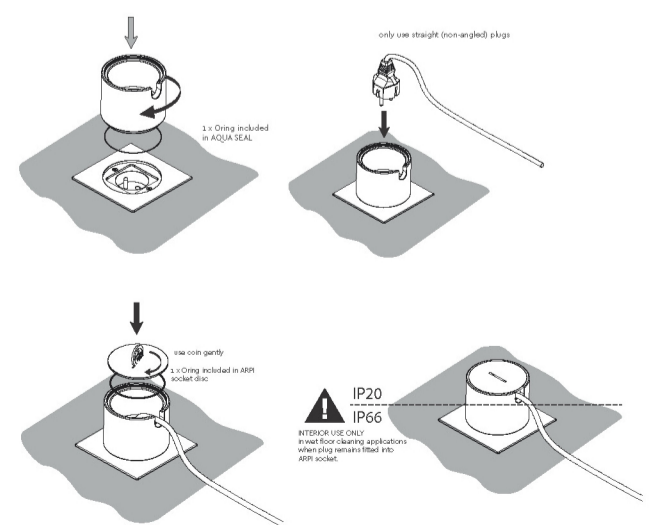

Arpi Aqua Seal

01 Brushed Stainless Steel

06 Brushed Brass

Finish	Ref.
Brushed Stainless Steel	AR7190001
Brushed Brass	AR7190006

⚠ INTERIOR USE ONLY, in wet floor cleaning applications when plug remains fitted into ARPI socket.
*Not available for Arpi Round