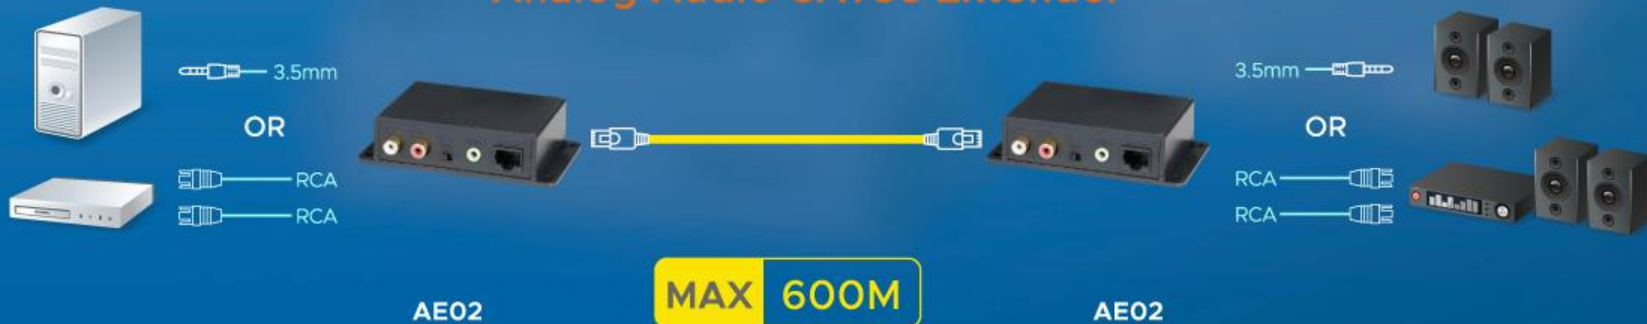

1 in 4 out IR Distributor over CAT5e

Video Converter

Audio Solution

4K Audio Extractor & Up Down Scaler

Stereo Audio Ground Loop Isolator

Analog Audio CAT5e Extender

HDMI ARC Solution

Support ARC/IR/RS232/Ethernet