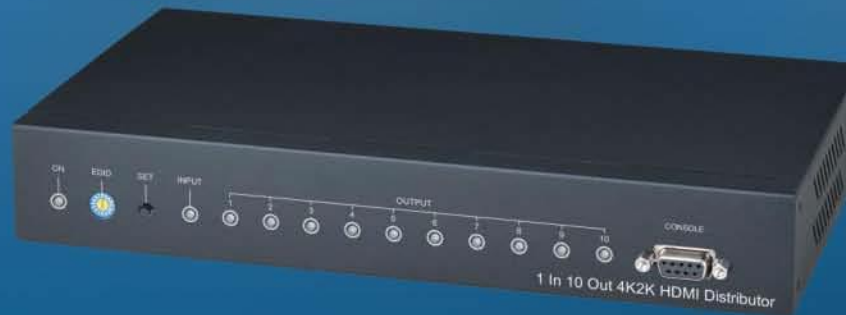

4K HDMI + USB + IR / RS232 / Audio

HDMI Distribution Amplifier

4K60hz 4:4:4 HDMI Distributor Solution

HAE01: 1 x 2 Built in Audio Extractor/up & down scaler

HD04-4K6G: 1 x 4

HD10-4K6G: 1 x 10

HDMI 1 x 4 Distribution Amplifier CAT5e Extender

Stackable

HEO4SET

HEO4SET

DVR
OR

SET-TOP BOX

HEO1SER

Monitor

HEO1SER