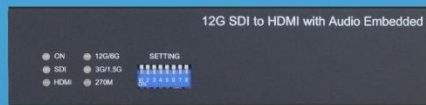

12G/6G/3G/HD-SDI Solution

12G-SDI to 4K HDMI with Audio Embedded & De-embedded

Audio
De-embedded

Audio Embedded &
De-embedded