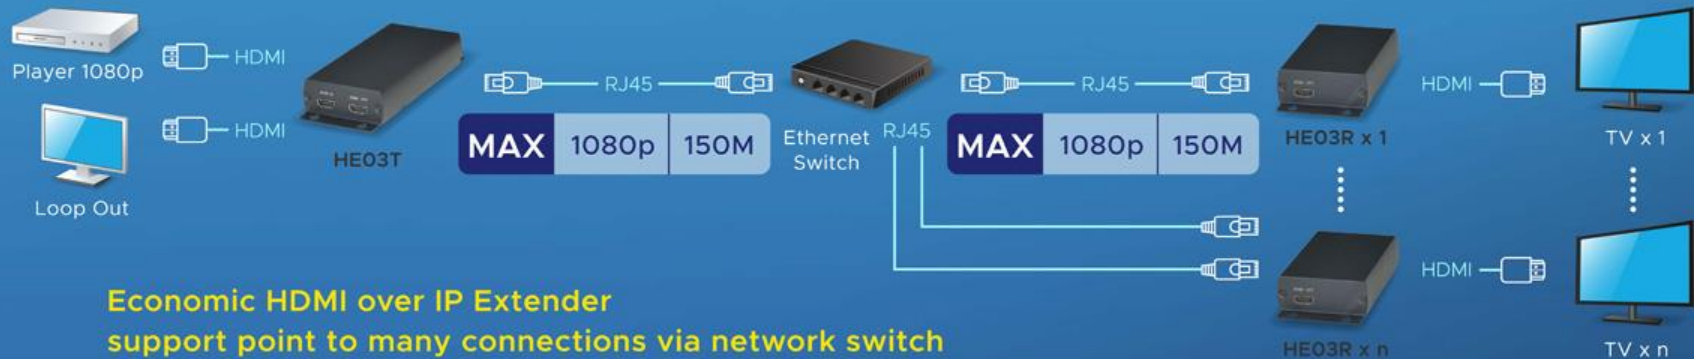

HDMI 1 Input to Multiple Output over CAT5e Solution

4K
Daisy
Chain