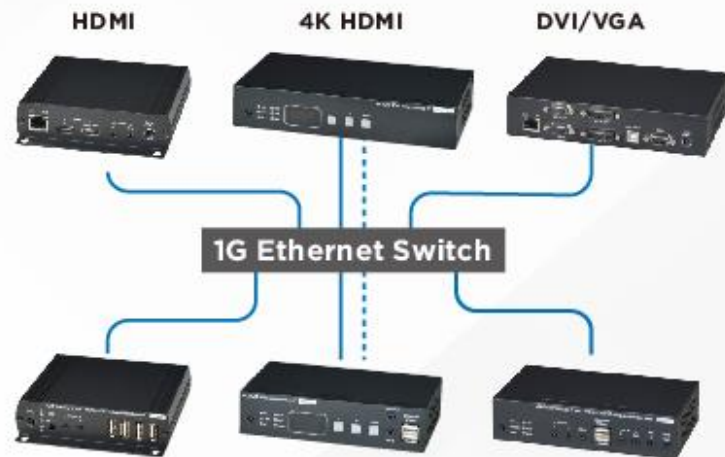

Multi-Signal Integration

Video

Audio

USB

Control

Low Latency