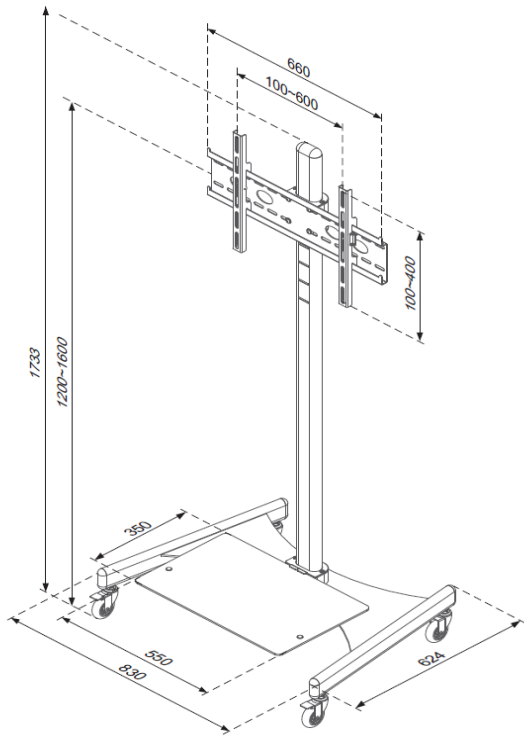

PA-27 (Height adjustable)

PA-27H (Height adjustable, tilt +3° ~ -5° & 10°)

PA-27J (Height adjustable, tilt +3° ~ -5° & 10° , Portrait view)

unit:mm