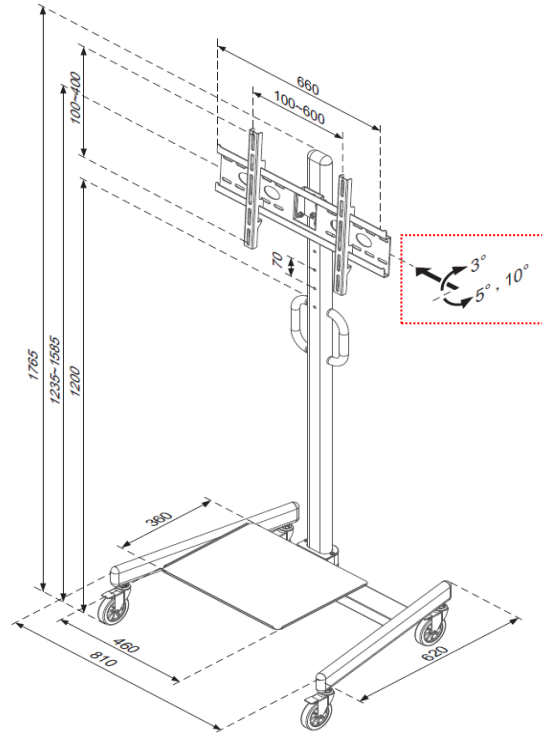

PA-27 (Height adjustable)

PA-27H (Height adjustable, tilt +3° ~ -5° & 10°)

PA-27J (Height adjustable, tilt +3° ~ -5° & 10° , Portrait view)

unit:mm