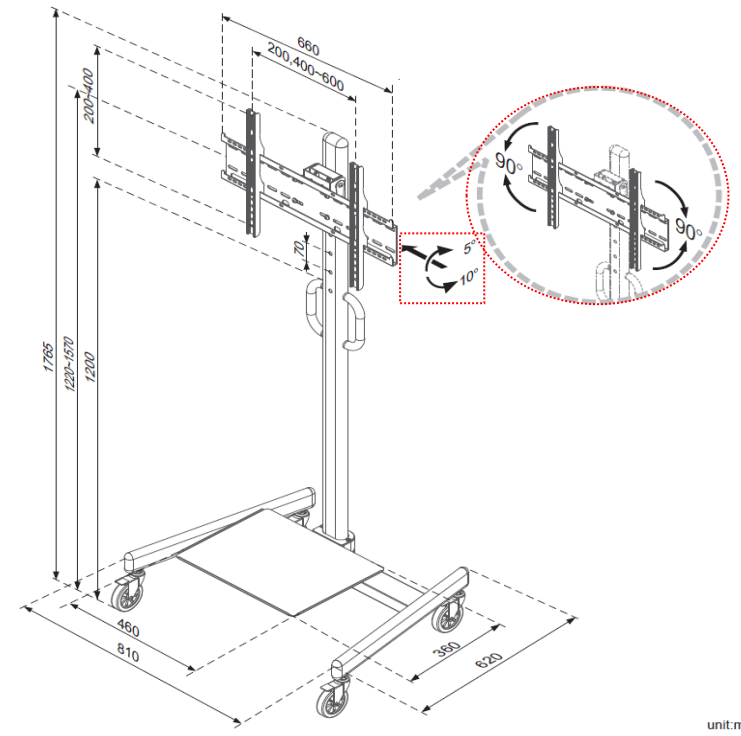

PA-27 (Height adjustable)

PA-27H (Height adjustable, tilt +3° ~ -5° & 10°)

PA-27J (Height adjustable, tilt +3° ~ -5° & 10° , Portrait view)

unit:mm