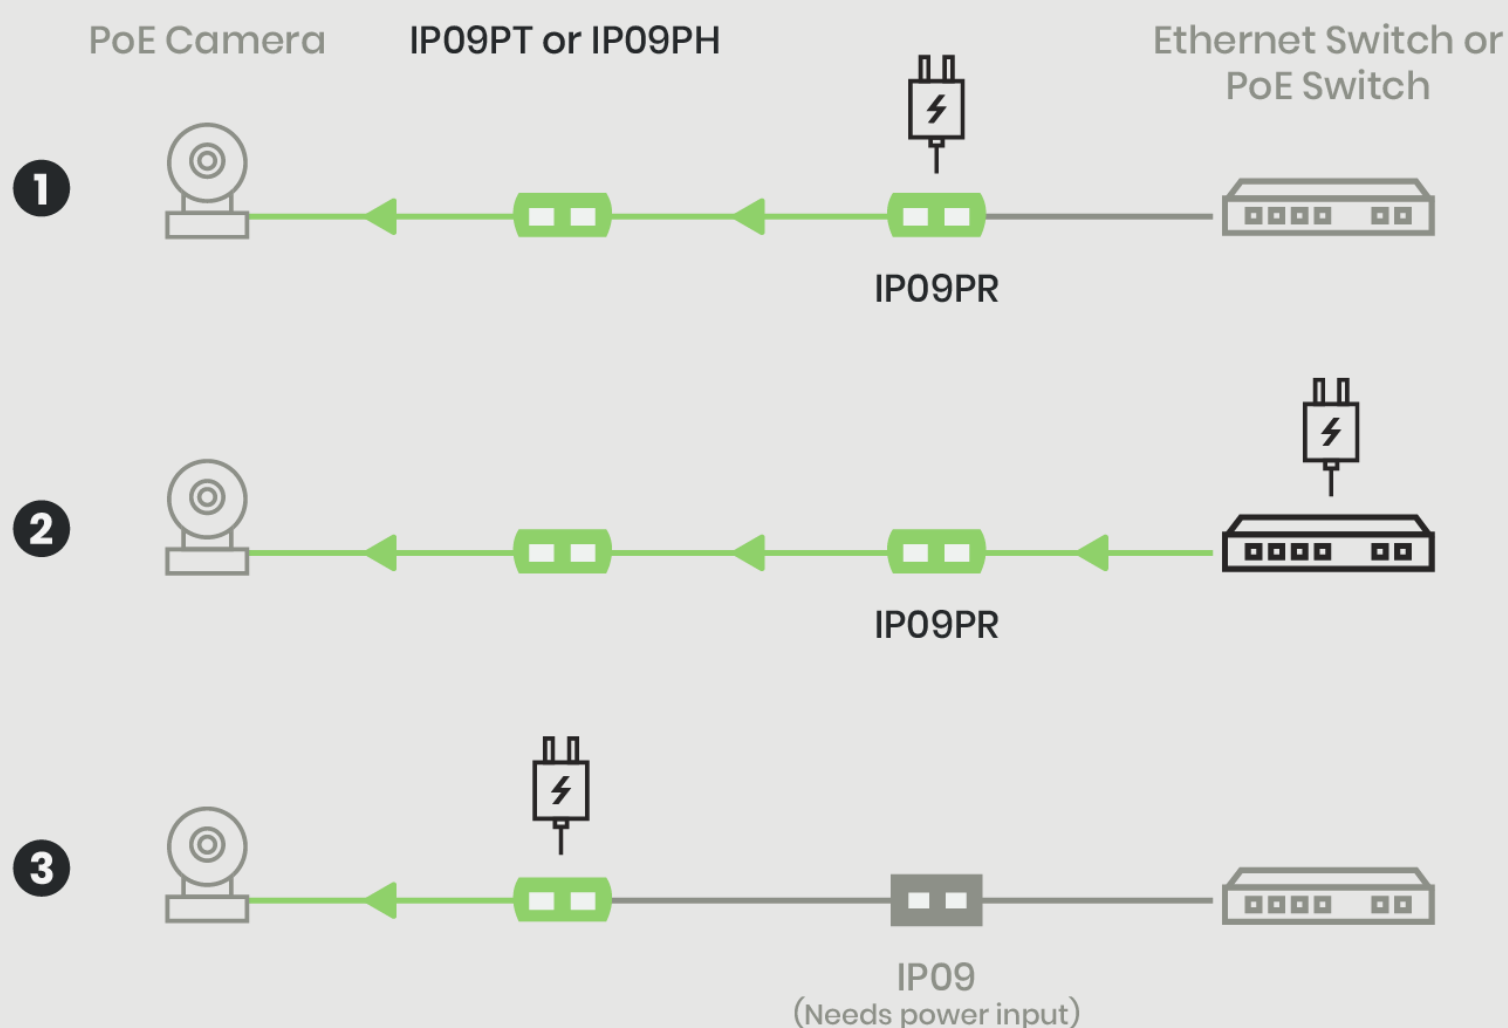

PoE Extending Solution for CCTV Systems

IP09 series includes IP09, IP09PT, IP09PR, and IP09PH that support up to 800M transmission distance, up to 100Mbps bandwidth, and up to 120W power. You can meet the requirements for different scenarios using different models.

IP09PT/R

IP09PH

IP09

Flexible Power Sourcing Options

You can choose a preferable way to provide power for PDs, based on your project requirement.

Use different combinations to expand PoE cameras to every corner.

PoE over Coaxial Cable

IP09 series also has coaxial version that allows you to upgrade CCTV cameras from analog to PoE without replacing the existing coaxial cables.