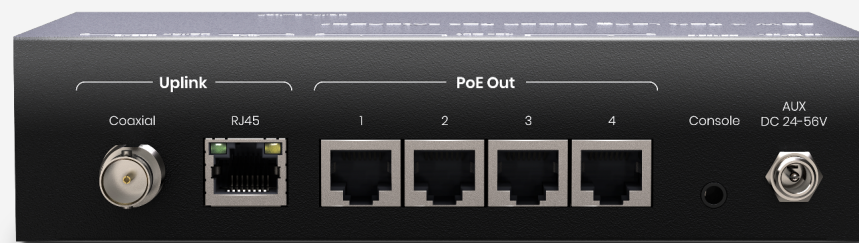

PoE Extending Solution for CCTV Systems

IP09 series includes IP09, IP09PT, IP09PR, and IP09PH that support up to 800M transmission distance, up to 100Mbps bandwidth, and up to 120W power. You can meet the requirements for different scenarios using different models.

IP09PT/R

IP09PH

IP09

Flexible Power Sourcing Options

You can choose a preferable way to provide power for PDs, based on your project requirement.

Use different combinations to expand PoE cameras to every corner.

PoE over Coaxial Cable

IP09 series also has coaxial version that allows you to upgrade CCTV cameras from analog to PoE without replacing the existing coaxial cables.