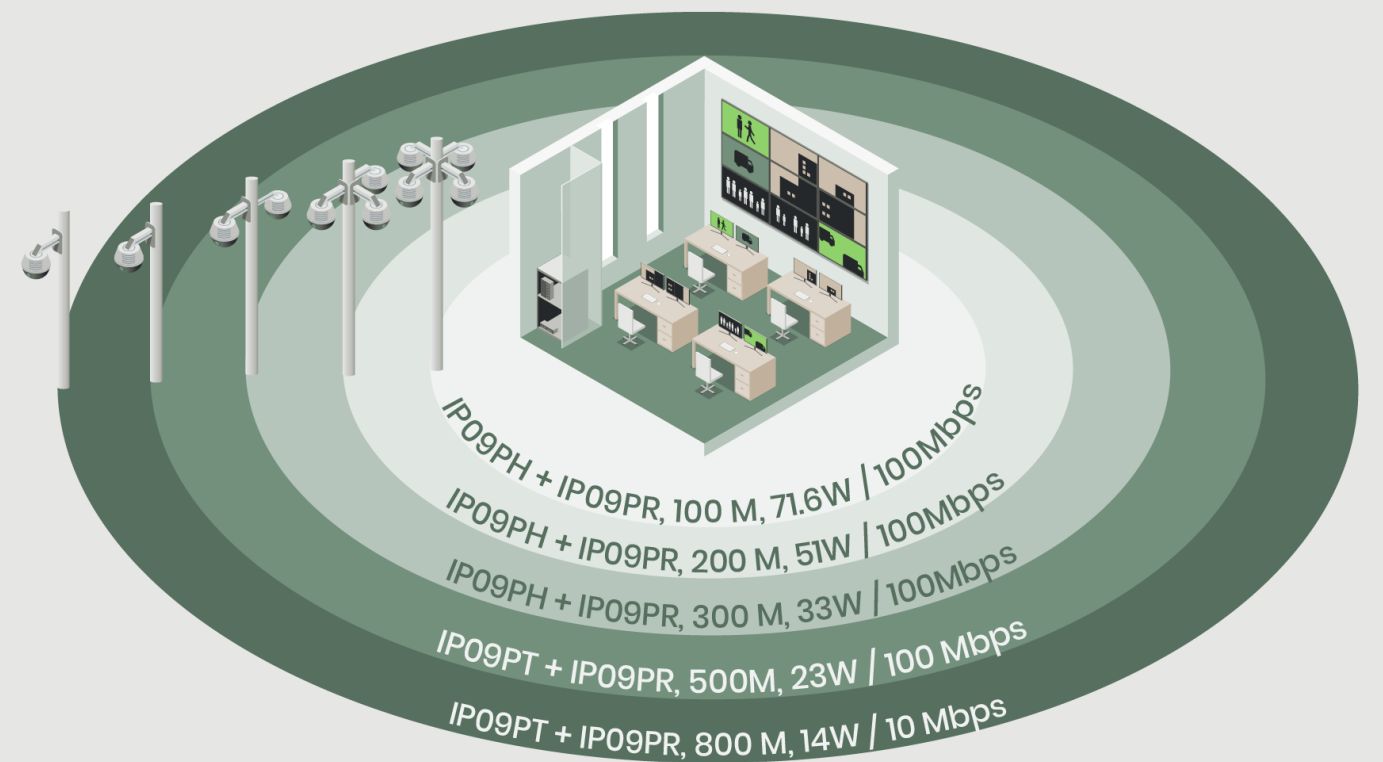

PoE Extending Solution for CCTV Systems

IP09 series includes IP09, IP09PT, IP09PR, and IP09PH that support up to 800M transmission distance, up to 100Mbps bandwidth, and up to 120W power. You can meet the requirements for different scenarios using different models.

IP09PT/R

IP09PH

IP09

Flexible Power Sourcing Options

You can choose a preferable way to provide power for PDs, based on your project requirement.

Use different combinations to expand PoE cameras to every corner.

PoE over Coaxial Cable

IP09 series also has coaxial version that allows you to upgrade CCTV cameras from analog to PoE without replacing the existing coaxial cables.