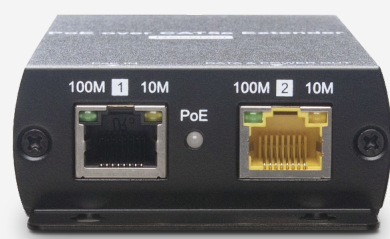

PoE Extending Solution for CCTV Systems

IP09 series includes IP09, IP09PT, IP09PR, and IP09PH that support up to 800M transmission distance, up to 100Mbps bandwidth, and up to 120W power. You can meet the requirements for different scenarios using different models.

IP09PT/R

IP09PH

IP09

Flexible Power Sourcing Options

You can choose a preferable way to provide power for PDs, based on your project requirement.

Use different combinations to expand PoE cameras to every corner.

PoE over Coaxial Cable

IP09 series also has coaxial version that allows you to upgrade CCTV cameras from analog to PoE without replacing the existing coaxial cables.