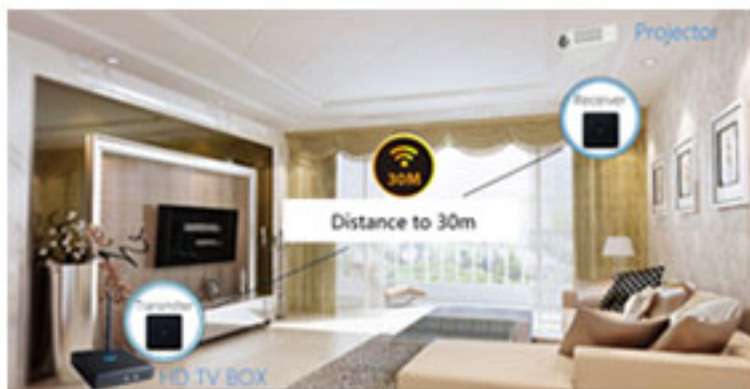

Full HD
1080

Wireless 1080P 3D Transmission Kit

30m range

A.Tech
Connect iT

Model: W2H Mini2

W2H Mini2 wireless 1080P HD transmission kit can wirelessly transmit any High-Definition content from your set-top-box, Blu-ray player, or HDMI ready computer placed anywhere in the house, to the HDTV. It is the best way to stream your 1080P content wirelessly

Accessories

Power cable *2

adapter *2

User Manual *1

Technical standard	WirelessHD1.1
Bandwidths	4Gbps
Middle frequencies	60GHz (59~66GHz)
RF power	10dBm
Security agreement	HDCP 2.2
Delay time	<5ms
Distance	30m can' t go through walls or body. Should be in one space.
Resolution	Up to 1080P @60Hz
	HDMI A
Average Power	TX is 1.5W RX is 2.5W
Power	Micro USB B, 5V 1A
Temperature	0 --60°C
TX size	95x29x16mm
RX size	87 x 87 x 21 mm

Home theatre

Video camera

VR

Office

The HDMI Transmitter stick is as big as a USB stick, and easy to connect with your notebook or PC via an HDMI port. The power is supplied via 2 wall plug transformers or via USB.