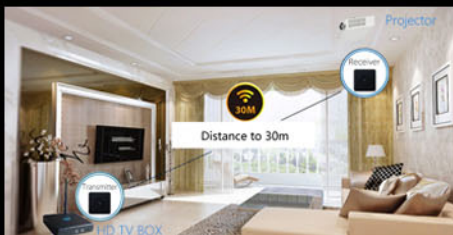

W2H Max

Wireless 1080P 3D Transmission Kit

4 x HDMI INPUT

W2H Max wireless 1080P 3D transmission kit can wirelessly transmit any High-Definition content from your set-top-box, Blu-ray player, or HD port ready computer placed anywhere in the house, to the HDTV. It is the best way to stream your 1080P content wirelessly

Application

Home theatre

Video Camera

VR

Office

1. Transmit uncompressed 1080P video to TV wirelessly
2. Support 4 HD port input
3. Plus & Play installation, no software installation required
4. Stream HD 1080P with 3D support
5. Support the highest rate 1.485G, and TMDS clock up to 148.5MHz
6. Transmission distance up to 30 meters