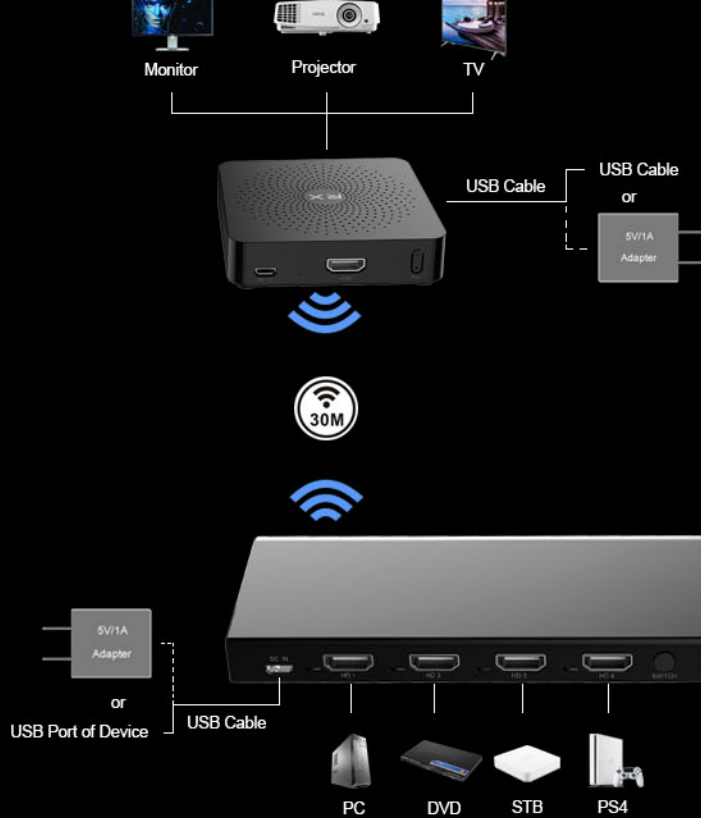

W2H Max

Wireless 1080P 3D Transmission Kit

4 x HDMI INPUT

W2H Max wireless 1080P 3D transmission kit can wirelessly transmit any High-Definition content from your set-top-box, Blu-ray player, or HD port ready computer placed anywhere in the house, to the HDTV. It is the best way to stream your 1080P content wirelessly

Application

Home theatre

Video Camera

VR

Office

1. Transmit uncompressed 1080P video to TV wirelessly
2. Support 4 HD port input
3. Plus & Play installation, no software installation required
4. Stream HD 1080P with 3D support
5. Support the highest rate 1.485G, and TMDS clock up to 148.5MHz
6. Transmission distance up to 30 meters

Specification

Technical standard	WirelessHD1.1
Bandwidths	7Gbps
Middle frequencies	60GHz (59~66GHz)
RF power	10dBm
Security agreement	HDCP
Delay time	<5ms
Distance	30m can' t go through walls or body. Should be in one space.
Resolution	Up to 1080P @60Hz
HD port	4 ports
Average Power	TX is 5W RX is 2.5W
Power	Micro USB B, 5V 1A
Temperature	0 ~45°C
Transmitter size	15*5*3cm
Receiver size	8.7*8.7*2.1cm

Interface

Contents

Package

Size: 21*11.5d*6cm
Weight: 0.45kg