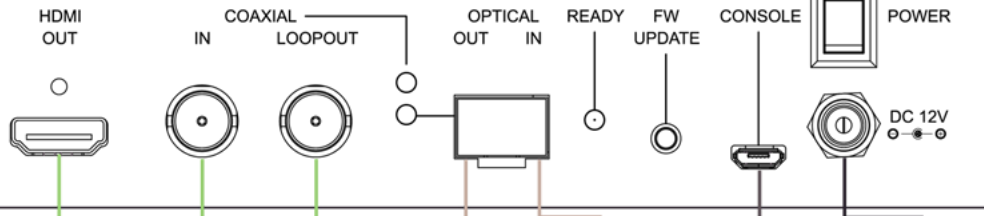

Microphone

XLR / 6.3mm

- ON
 - SDI
 - HDMI
 - 12G/6G
 - 3G/1.5G
 - 270M
- SETTING
-

XLR

Audio Mixer

HDMI

HDMI Monitor

Coax

SDI Camera

Coax

SDV Switcher

Fiber

SDI Camera

Fiber

USB

Computer