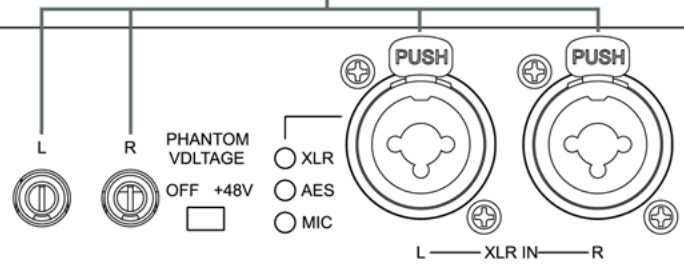

Microphone

XLR / 6.3mm

- ON
 - SDI
 - HDMI
 - 12G/6G
 - 3G/1.5G
 - 270M
- SETTING
-

XLR

Audio Mixer

HDMI

HDMI Monitor

Coax

SDI Camera

Coax

SDV Switcher

Fiber

SDI Camera

Fiber

USB

Computer