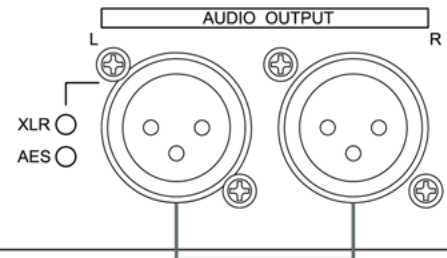

Microphone

XLR / 6.3mm

- ON
 - SDI
 - HDMI
 - 12G/6G
 - 3G/1.5G
 - 270M
- SETTING
-

XLR

Audio Mixer

HDMI

HDMI Monitor

Coax