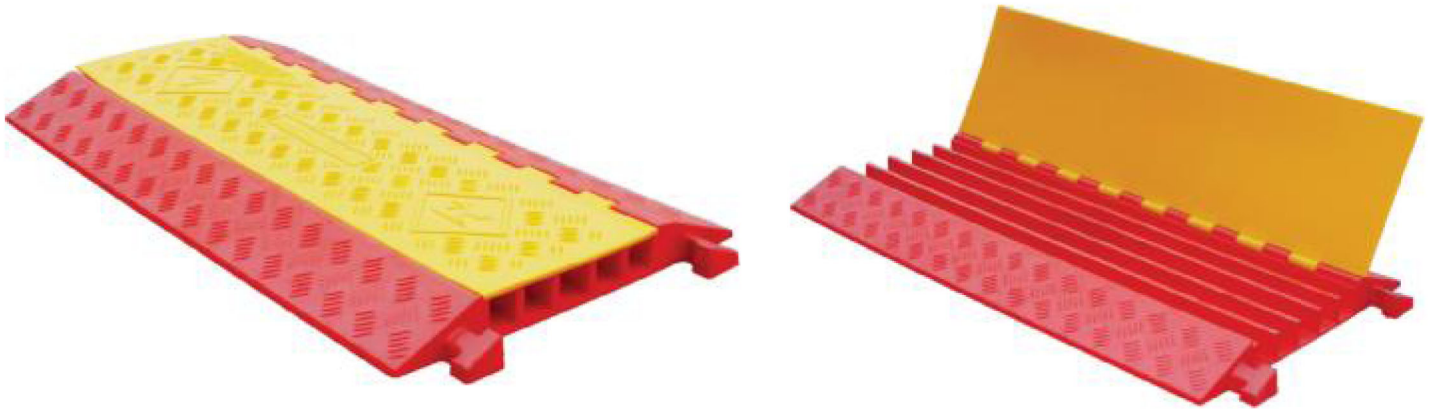

SAFE WAY PU 5X125

Made of Durable PU for light weight but longer service life!

SAFE WAY	Length	Width	Height	Channel	Weight	Loading Capacity
PU 5x125	900MM	500MM	55MM	42x42MM	10.00Kg	40Tons Truck

What's special about SAFE WAY PU Cable Protector?

Designed for Home, Office, SuperMarkets and Indoor Area where need Clean Floor and Air (No Smell).

Perfect solution for temporary events such as fairs, conventions, and trade shows;

Safety warning symbols molded into lid surface, with universal safety colors for high visibility;

Recessed Carrying Handle allows for moving with ease;

Easy to interlock Highly visible Orange / Yellow color Non-conductive construction;

Heavy duty Dog-Bone connector interlocks modular sections.