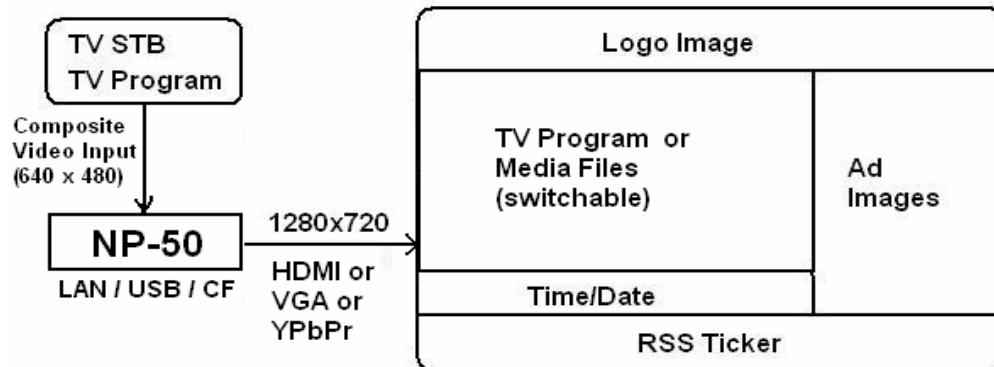

Network Digital Signage Player Brief Specification

OEM Bulk Package	Set Top Box Player with mounting holes 12V power AC adaptor Remote control 3-in-1 cable for A/V input HDMI cable
Box Dimension	W x D x H: 132mm x 102mm x 30mm
Weight	Box: 1 kg (2 lb)

Bundled Software

Client Administration Tool	Windows XP/Vista .exe file to control and monitor client's status and activity
RSS Advantage	Windows XP/Vista software to generate RSS scrolling text for clients
Compatibility	Backward compatible with previous NP-25, NP-30, NP-40

Mechanical & Environmental

Case Material	Black color Steel
Power Supply	DC 12V, 1A USA Type A or European power adapter: 100-240VAC, 50/60Hz
Power consumption	< 4 Watts
Environmental Factors	Operating temperature: 0°C-60°C Relative humidity: 5%-95%

Video-Input connection from DVD player source to NP-50