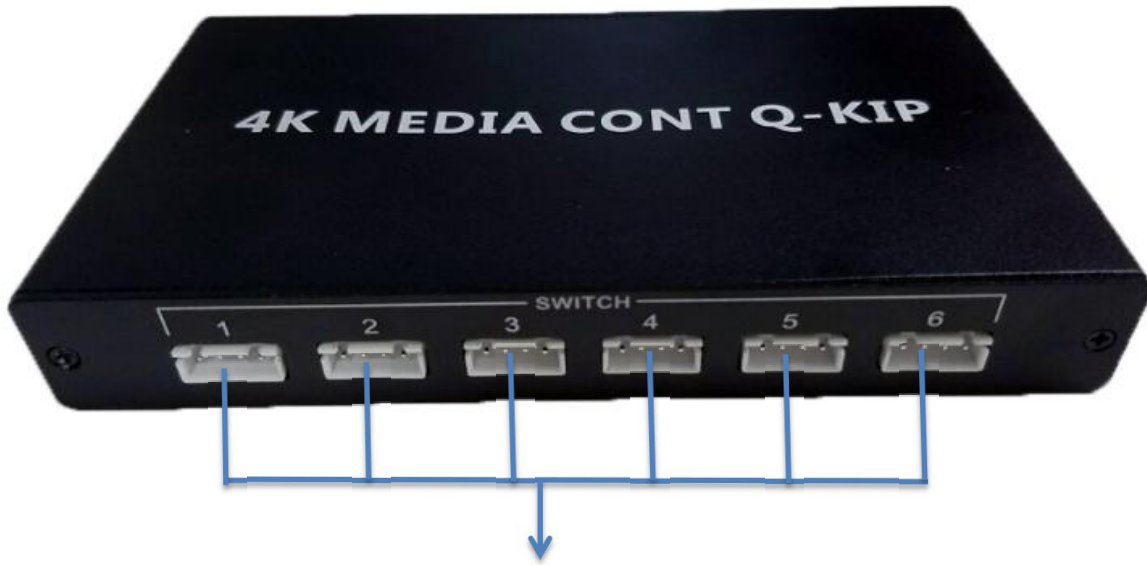

**Model: A075-S912**  
**H.265 4K Media Player with switch buttons**

**Metal Switch Buttons**

**Working Modes:**

1. Auto play and loop when power on
2. Button control display

**Files & Buttons Definition:**

- File 1      default
- File 2      ← SW 1
- File 3      ← SW 2
- File 4      ← SW 3
- File 5      ← SW 4
- File 6      ← SW 5
- File 7      ← SW 6

<b>Hardware</b>		
CPU	AMLOGIC S912 Octa core ARM Cortex A53 up to 2.5GHz ,64bit	
GPU	ARM Mali-T820MP3 GPU 750MHz	
OS	Android 5.1	
RAM	DDRIII 2GB	
ROM	Flash 8GB	
Mould	Aluminum	
Dimension	136*103*21mm	
<b>I/O</b>	HDMI output	HDMI 2.0a, 4096x2160@60p resolution
	USB Host	Support up to 2TB
	SD card reader	Support up to 64GB
	Digital audio output	OPTICAL
	Power In	5V 2A
Power	100~240V AC Input , 5V DC Output 2A	
<b>Media Formats</b>		
Decoder format	<ul style="list-style-type: none"> <li>o VP9-10 Profile-2 up to 4Kx2K 60fps</li> <li>o H.265 HEVC MP-10 L5.1 up to 4Kx2K 60fps</li> <li>o H.264 AVC HP L5.1 up to 4Kx2K 30fps</li> <li>o H.264 MVC up to 1080P 60fps</li> <li>o MPEG-4 ASP L5 up to 1080P 60fps (ISO-14496)</li> <li>o WMV/VC-1 SP/MP/AP up to 1080P 60fps</li> <li>o AVS-P16(AVS+) /AVS-P2 JiZhun Profile up to 1080P 60fps</li> <li>o MPEG-2 MP/HL up to 1080P 60fps (ISO-13818)</li> <li>o MPEG-1 MP/HL up to 1080P 60fps (ISO-11172)</li> <li>o RealVideo 8/9/10 up to 1080P 60fps</li> <li>o WebM up to VGA</li> <li>o Multiple language and multiple format sub-title video support</li> <li>o MJPEG and JPEG unlimited pixel resolution decoding (ISO/IEC-10918)</li> <li>o Supports JPEG thumbnail, scaling, rotation and transition effects</li> <li>o Supports *.mkv, *.wmv, *.mpg, *.mpeg, *.dat, *.avi, *.mov, *.iso, *.mp4, *.rm and *.jpg file</li> </ul>	
Video format	Avi/Rm/Rmvb/Ts/Vob/Mkv/Mov/ISO/wmv/asf/flv/dat/mpg/mpeg	
Audio format	MP3/WMA/AAC/WAV/OGG/DDP/TrueHD/DTS/HD/FLAC/APE	
Photo format	HD JPEG/BMP/GIF/PNG/TIFF	
HDD File system	FAT16/FAT32/NTFS	
Support Subtitle	SRT/SMI/SUB/SSA/IDX+USB	