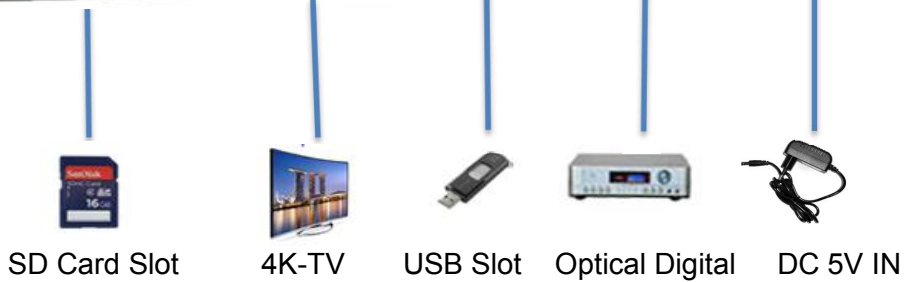

**Model: A075-S912**  
**H.265 4K Media Player with switch buttons**

**Metal Switch Buttons**

**Working Modes:**

1. Auto play and loop when power on
2. Button control display

**Files & Buttons Definition:**

- File 1      default
- File 2      ← SW 1
- File 3      ← SW 2
- File 4      ← SW 3
- File 5      ← SW 4
- File 6      ← SW 5
- File 7      ← SW 6

<b>Hardware</b>		
CPU	AMLOGIC S912 Octa core ARM Cortex A53 up to 2.5GHz ,64bit	
GPU	ARM Mali-T820MP3 GPU 750MHz	
OS	Android 5.1	
RAM	DDRIII 2GB	
ROM	Flash 8GB	
Mould	Aluminum	
Dimension	136*103*21mm	
<b>I/O</b>	HDMI output	HDMI 2.0a, 4096x2160@60p resolution
	USB Host	Support up to 2TB
	SD card reader	Support up to 64GB
	Digital audio output	OPTICAL
	Power In	5V 2A
Power	100~240V AC Input , 5V DC Output 2A	
<b>Media Formats</b>		
Decoder format	<ul style="list-style-type: none"> <li>o VP9-10 Profile-2 up to 4Kx2K 60fps</li> <li>o H.265 HEVC MP-10 L5.1 up to 4Kx2K 60fps</li> <li>o H.264 AVC HP L5.1 up to 4Kx2K 30fps</li> <li>o H.264 MVC up to 1080P 60fps</li> <li>o MPEG-4 ASP L5 up to 1080P 60fps (ISO-14496)</li> <li>o WMV/VC-1 SP/MP/AP up to 1080P 60fps</li> <li>o AVS-P16(AVS+) /AVS-P2 JiZhun Profile up to 1080P 60fps</li> <li>o MPEG-2 MP/HL up to 1080P 60fps (ISO-13818)</li> <li>o MPEG-1 MP/HL up to 1080P 60fps (ISO-11172)</li> <li>o RealVideo 8/9/10 up to 1080P 60fps</li> <li>o WebM up to VGA</li> <li>o Multiple language and multiple format sub-title video support</li> <li>o MJPEG and JPEG unlimited pixel resolution decoding (ISO/IEC-10918)</li> <li>o Supports JPEG thumbnail, scaling, rotation and transition effects</li> <li>o Supports *.mkv, *.wmv, *.mpg, *.mpeg, *.dat, *.avi, *.mov, *.iso, *.mp4, *.rm and *.jpg file</li> </ul>	
Video format	Avi/Rm/Rmvb/Ts/Vob/Mkv/Mov/ISO/wmv/asf/flv/dat/mpg/mpeg	
Audio format	MP3/WMA/AAC/WAV/OGG/DDP/TrueHD/DTS/HD/FLAC/APE	
Photo format	HD JPEG/BMP/GIF/PNG/TIFF	
HDD File system	FAT16/FAT32/NTFS	
Support Subtitle	SRT/SMI/SUB/SSA/IDX+USB	