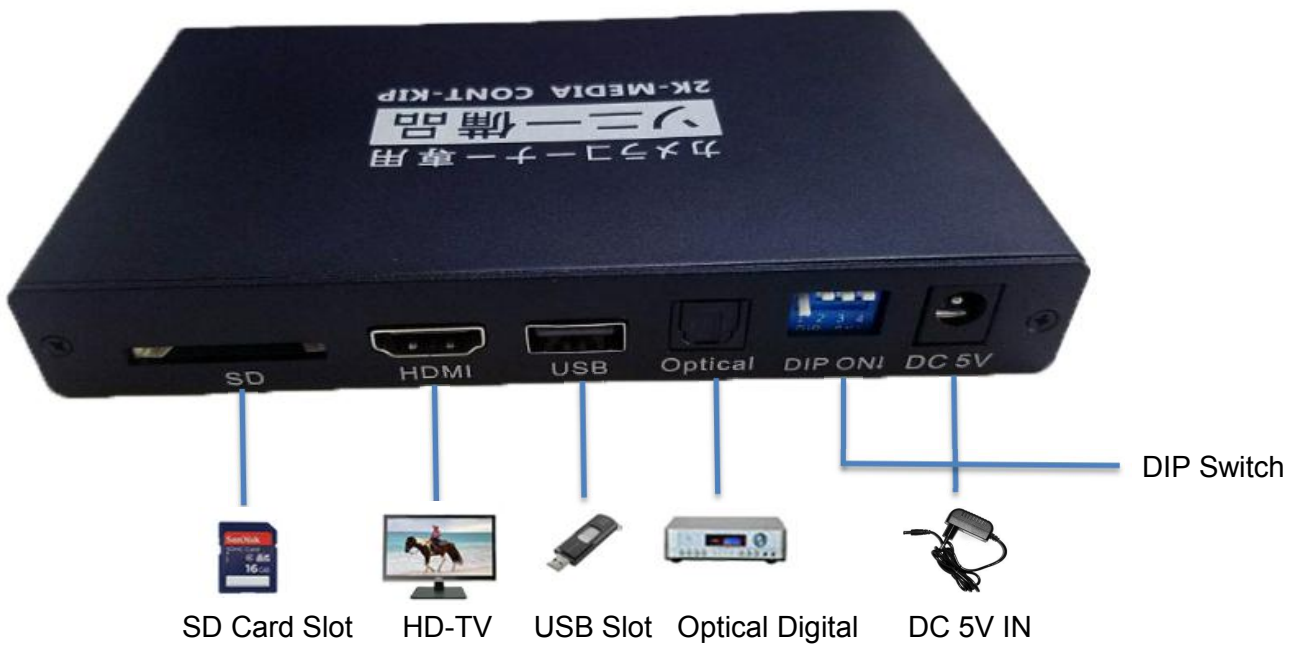

Model: A075-F10
Full HD 1080P Media Player with switch buttons

Working Modes:

1. Auto play and loop when power on
2. Button control display
3. DIP options

Files & Buttons Definition:

- | | | |
|--------|---|---------|
| File 1 | ← | default |
| File 2 | ← | SW 1 |
| File 3 | ← | SW 2 |
| File 4 | ← | SW 3 |
| File 5 | ← | SW 4 |
| File 6 | ← | SW 5 |
| File 7 | ← | SW 6 |

File Format	Document	*.txt
	Audio	mp3(all max bitrate:320kbps)
		wma(standard/pro max bitrate:384kbps)
		Ogg(Q1-Q10 500kbs)
		flac(lever0-8 max bitrate:1.60mbps)
		APE(max bitrate: 950kbps)
		AAC(max bitrate 448kbps)
		AC3 (AC3 only 640kbps)
		DTS(Dts only 3.84Mbps)
	Photo	*.JPG;*.BMP;*.PNG;*.GIF
	Video	WMV(VC-1,WMV7, WMV8 max bitrate: 40Mbs))
		VOB(MPG2 max bitrate: 45Mbps)
		PMP(Xvid, H.264 max bitrate:50Mbps)
		RM/RMVB(RV8/9 max bitrate:30Mbps)
		MPG(Mpeg1,Mpeg2 max bitrate:45Mbps)
M2TS(Mpeg2 H.264 max bitrate:40Mbps)		
FLV(H.263,H.264 max bitrate:50Mbps)		
AVI(Xvid, H.264 max bitrate:50Mbps)		
TS/TP(Mpeg2,H.264,VC-1 max bitrate:40Mbps)		
MP4/M4V(Xvid,H.264 max bitrate: 50Mbps)		
MOV(Xvid, H.264 max bitrate: 50Mbps)		
MKV(Mpeg2,RMVB,WMV9,Xvid,H.264 max bitrate: 50Mbps)		
External Subtitle	SSA/ASS/ACSII/SUB/UTF8	
File system	FAT;FAT12;FAT16;FAT32;NTFS	
I/O	Switch Ports	1,2,3,4,5,6
	HDMI Output	Support 1920*1080P
	Optical Output	Optical Digital
	USB Slot	Support external storage up to 2TB
	SD Card Slot	Storage up to 64GB
	DIP ON	DIP Switch
	DC Power In	5V/2A