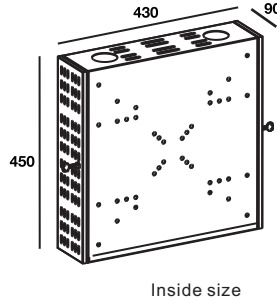

PC Mediabox / Digital Signage Box

Material:SPCC
with locking

VESA 50X50 75X75 100X100
200X100 200X200 300X200
300X300 400X200 400X400