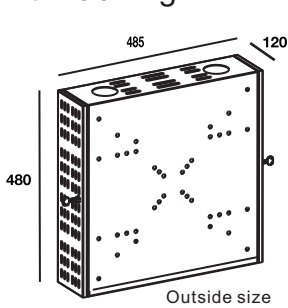

PC Mediabox / Digital Signage Box

Material:SPCC
with locking

VESA 50X50 75X75 100X100
200X100 200X200 300X200
300X300 400X200 400X400