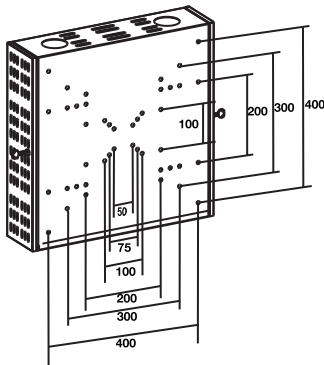

PC Mediabox / Digital Signage Box

Material:SPCC
with locking

VESA 50X50 75X75 100X100
200X100 200X200 300X200
300X300 400X200 400X400