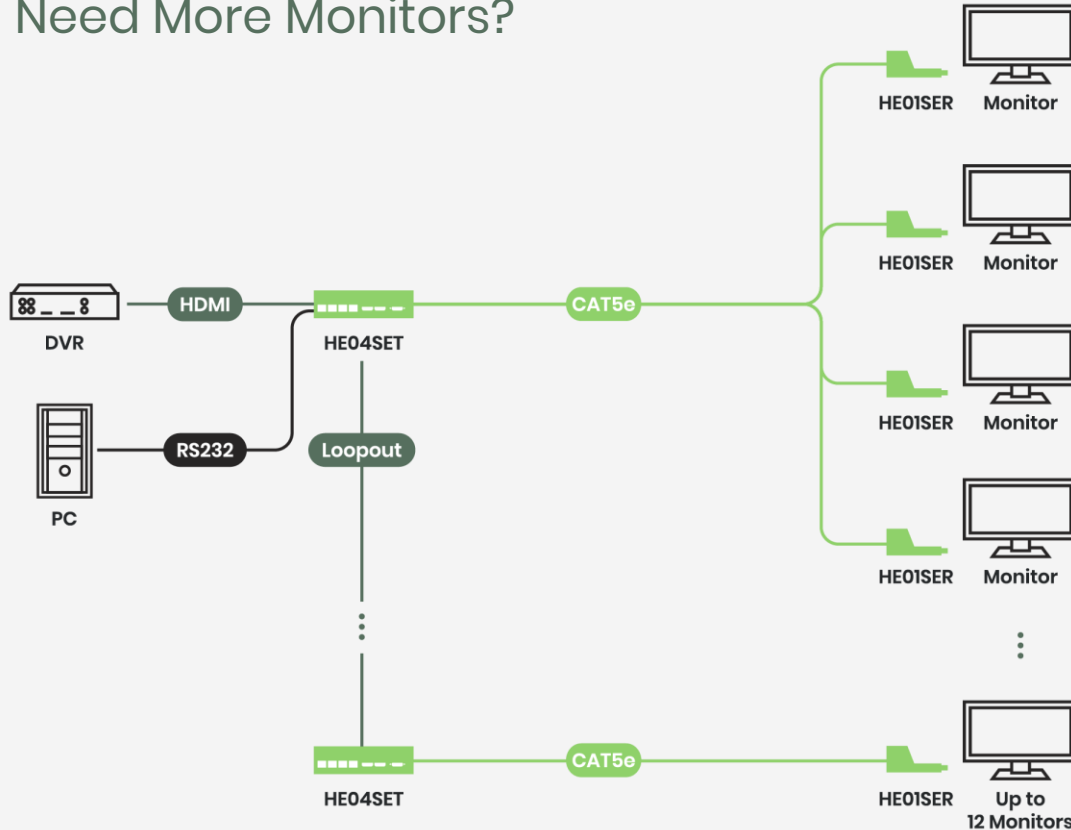

Extending, Distributing at the Same Time

Need More Distance?

Extending over CAT5e cables

You can use cost-effective CAT5e (or better) cables to extend a 1080p HDMI signal for up to 40M.

Extending, Distributing at the Same Time Need More Distance?

Repeating your HDMI Signal

If 40M is not sufficient for the connection, you can add more distance with [HRO1](#) (each piece extend 50M further)

Extending, Distributing at the Same Time

Need More Monitors?

Stackable

The transmitter has a built-in HDMI loop-out port that can connect to the next same transmitter (Max. 3 pcs) to have up to 12 HDMI outputs for remote displays.

Local Loop-out

The loop-out port can also connect to an HDMI monitor on the local side, providing extra views for not only the people from distance but those on the local end.

User-friendly Design

Easy Installation

Dongle design allows you to directly plug in the HDMI input of an HDMI monitor without an actual HDMI cable.

User-friendly Design

EDID Management

Providing a variety of EDID options to choose from, which allows your videos to fit in displays with different resolutions supported.