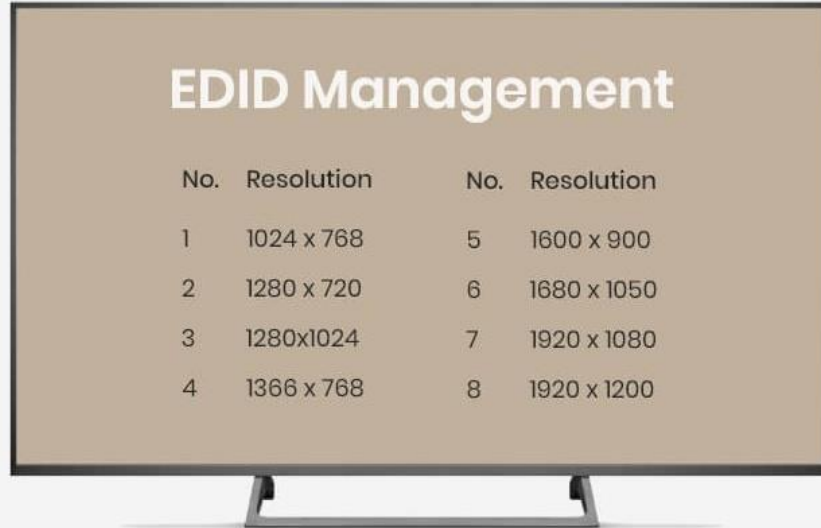

Stackable

The transmitter has a built-in HDMI loop-out port that can connect to the next same transmitter (Max. 3 pcs) to have up to 12 HDMI outputs for remote displays.

Local Loop-out

The loop-out port can also connect to an HDMI monitor on the local side, providing extra views for not only the people from distance but those on the local end.

User-friendly Design

Easy Installation

Dongle design allows you to directly plug in the HDMI input of an HDMI monitor without an actual HDMI cable.

User-friendly Design

EDID Management

Providing a variety of EDID options to choose from, which allows your videos to fit in displays with different resolutions supported.