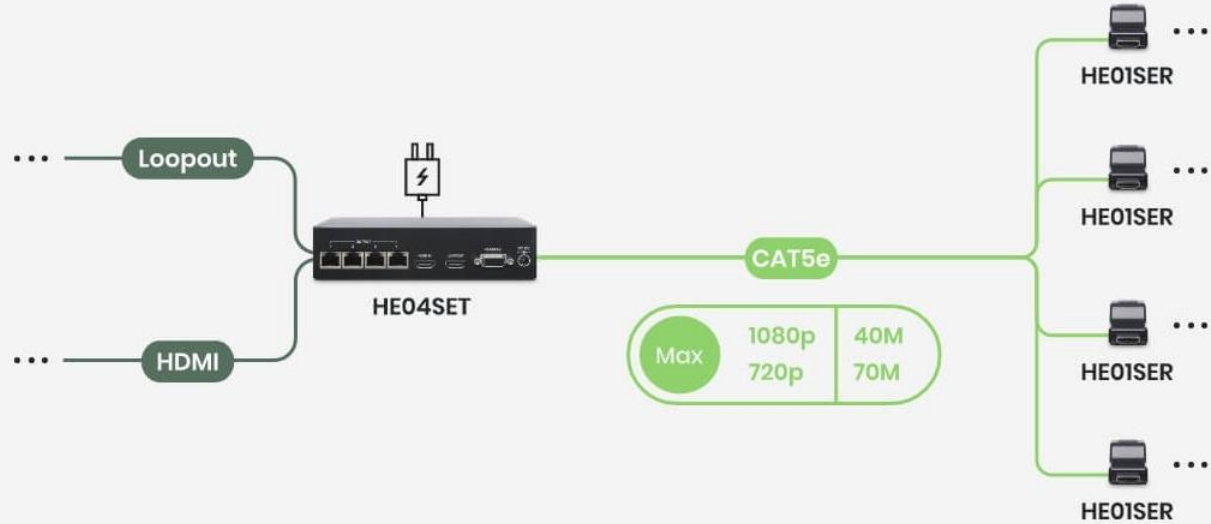

SC&T

HE04SEK

HDMI Extension Solution

for Professional Audio/ Video installation

Designing for Projects HDMI Distribution Amplifier, No Power Required for the Receivers

HE04SEK
(HE04SET, HE01SER)

SC&T's HE04SET and HE01SER provide professional installation with flexible connections for video transmission on either the transmitter or receiver side. Together, they support long-distance connections and distributions to local and remote displays like PC monitors, TVs, projectors, and more. The HE04SET and HE01SER offer system integrators a flexible, and easy installation, enabling an enhanced monitoring work or learning experience for enterprise, education, and government clients.

Extending, Distributing at the Same Time

Need More Distance?

Extending over CAT5e cables

You can use cost-effective CAT5e (or better) cables to extend a 1080p HDMI signal for up to 40M.

Extending, Distributing at the Same Time Need More Distance?

Repeating your HDMI Signal

If 40M is not sufficient for the connection, you can add more distance with [HRO1](#) (each piece extend 50M further)

Extending, Distributing at the Same Time

Need More Monitors?

Stackable

The transmitter has a built-in HDMI loop-out port that can connect to the next same transmitter (Max. 3 pcs) to have up to 12 HDMI outputs for remote displays.

Local Loop-out

The loop-out port can also connect to an HDMI monitor on the local side, providing extra views for not only the people from distance but those on the local end.