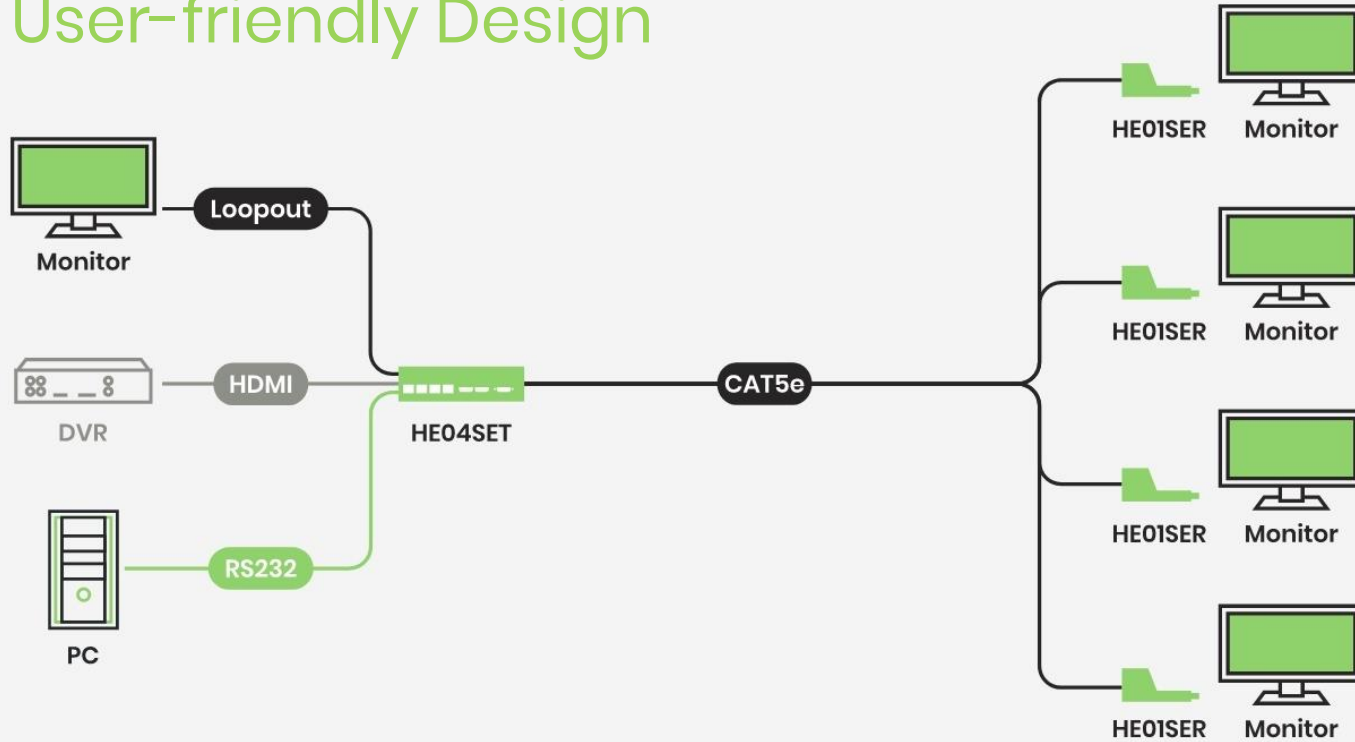

Stackable

The transmitter has a built-in HDMI loop-out port that can connect to the next same transmitter (Max. 3 pcs) to have up to 12 HDMI outputs for remote displays.

Local Loop-out

The loop-out port can also connect to an HDMI monitor on the local side, providing extra views for not only the people from distance but those on the local end.

User-friendly Design

Easy Installation

Dongle design allows you to directly plug in the HDMI input of an HDMI monitor without an actual HDMI cable.

User-friendly Design

EDID Management

Providing a variety of EDID options to choose from, which allows your videos to fit in displays with different resolutions supported.

User-friendly Design

RS232 Control

You can turn on/ off HDMI monitors on the remote end by simply typing in RS232 commands.

Thank You

www.sct.com.tw

service@sct.com.tw

(02) 2218-6886